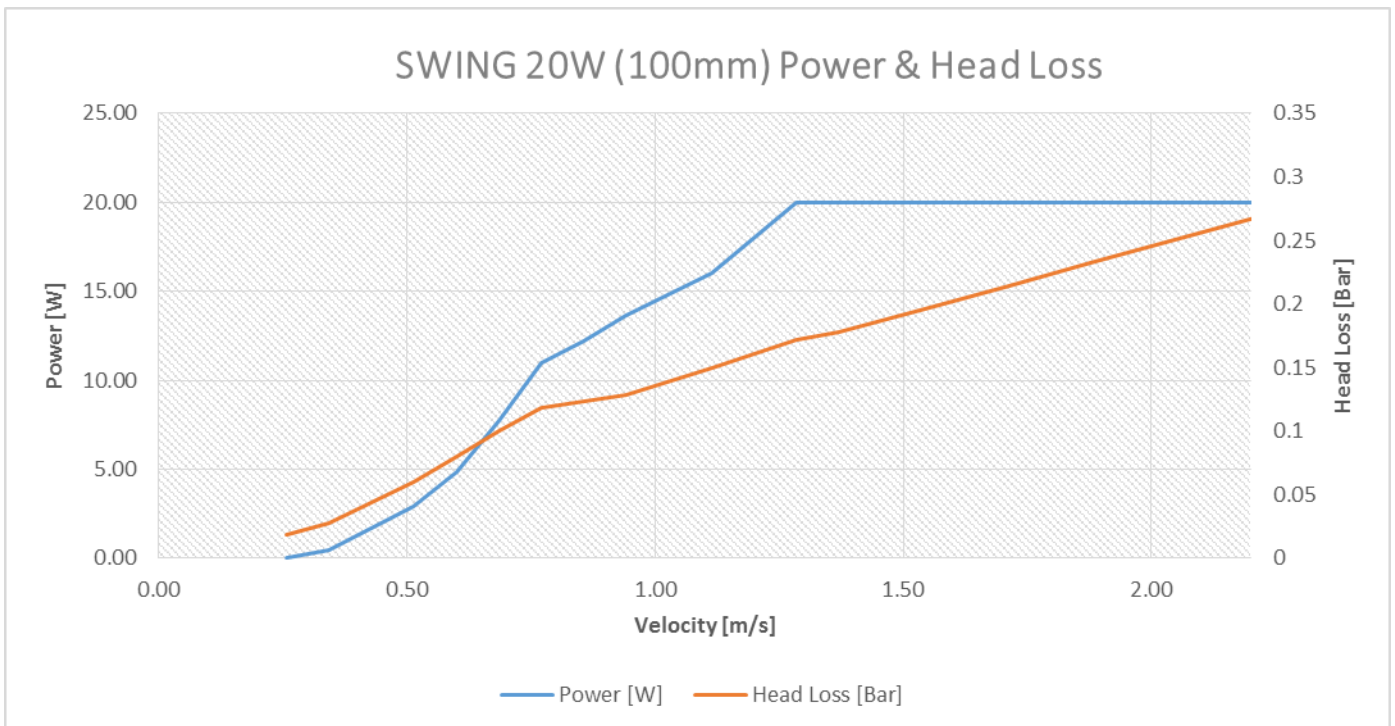

20 Watt Generator Graphs:

Swing 4"

Yogev 6"