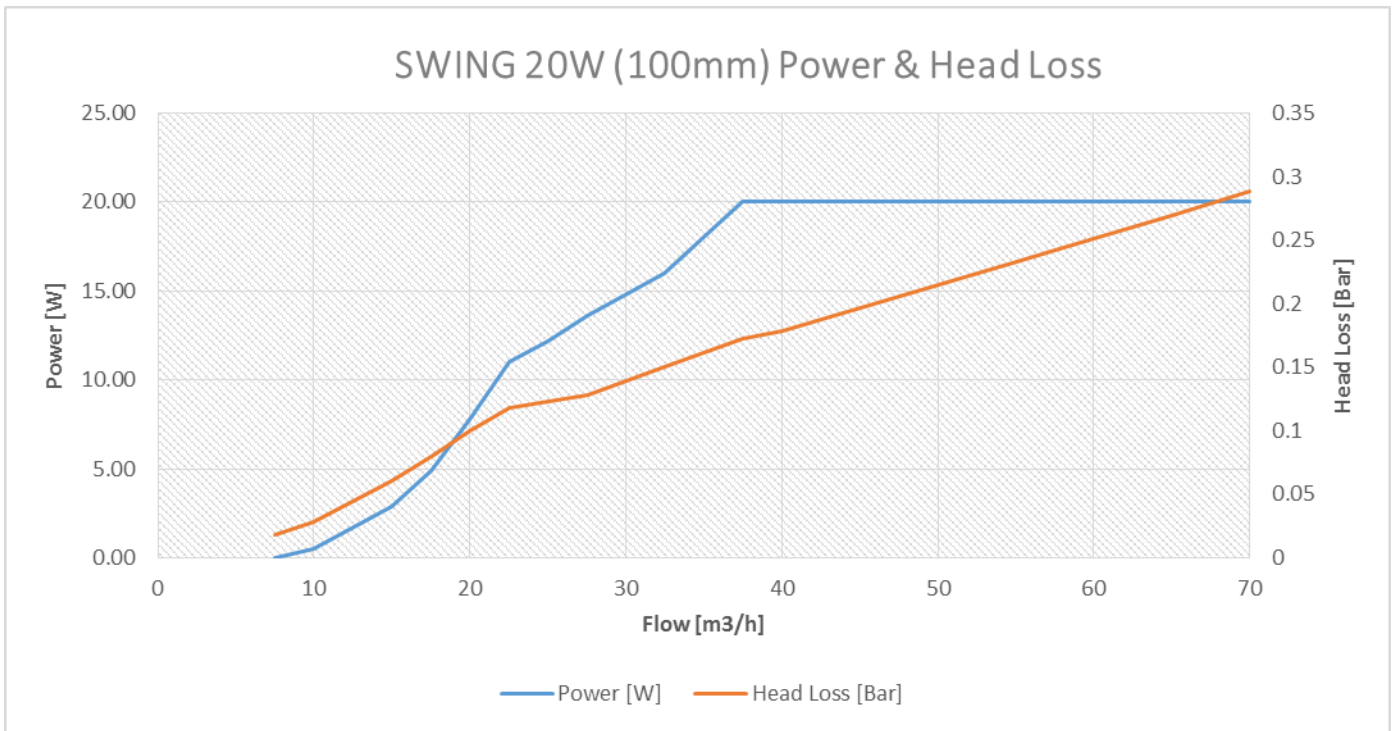

20 Watt Generator Graphs:

Swing 4"

Yogev 6"